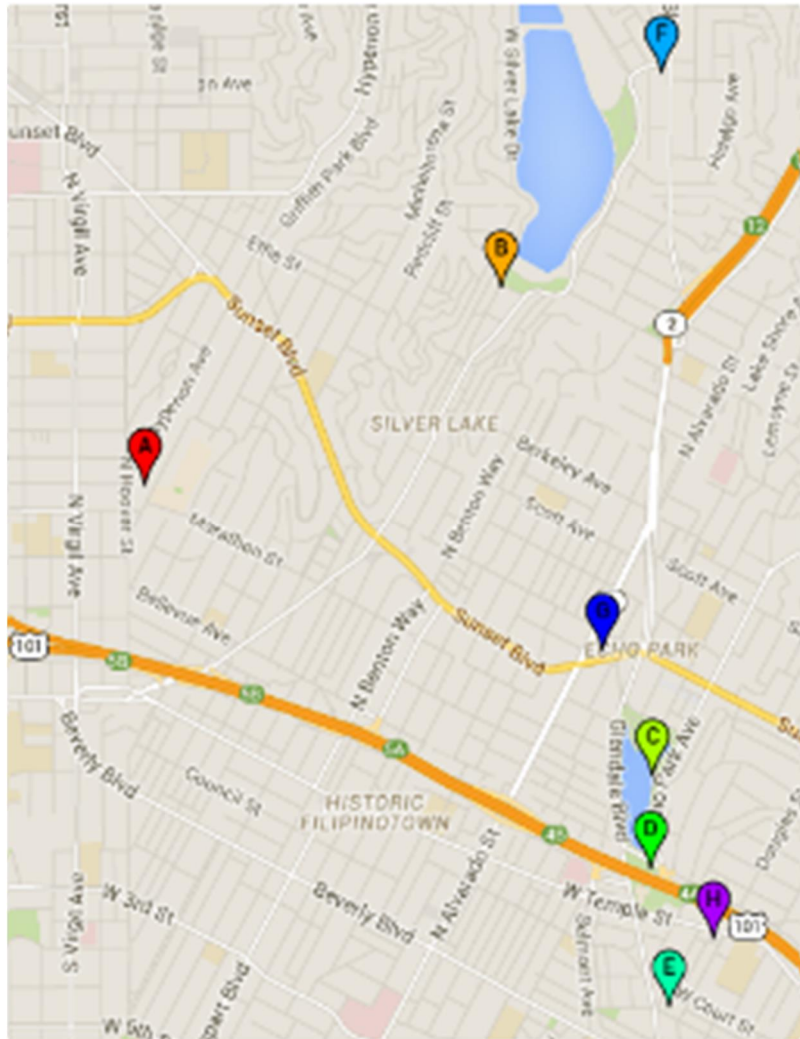

PUBLIC HYGIENE FACILITIES IN SILVER LAKE & ECHO PARK

<http://tinyurl.com/publicrestrooms>

Courtesy of the
Silver Lake Neighborhood Council
<http://www.silverlakenc.org>