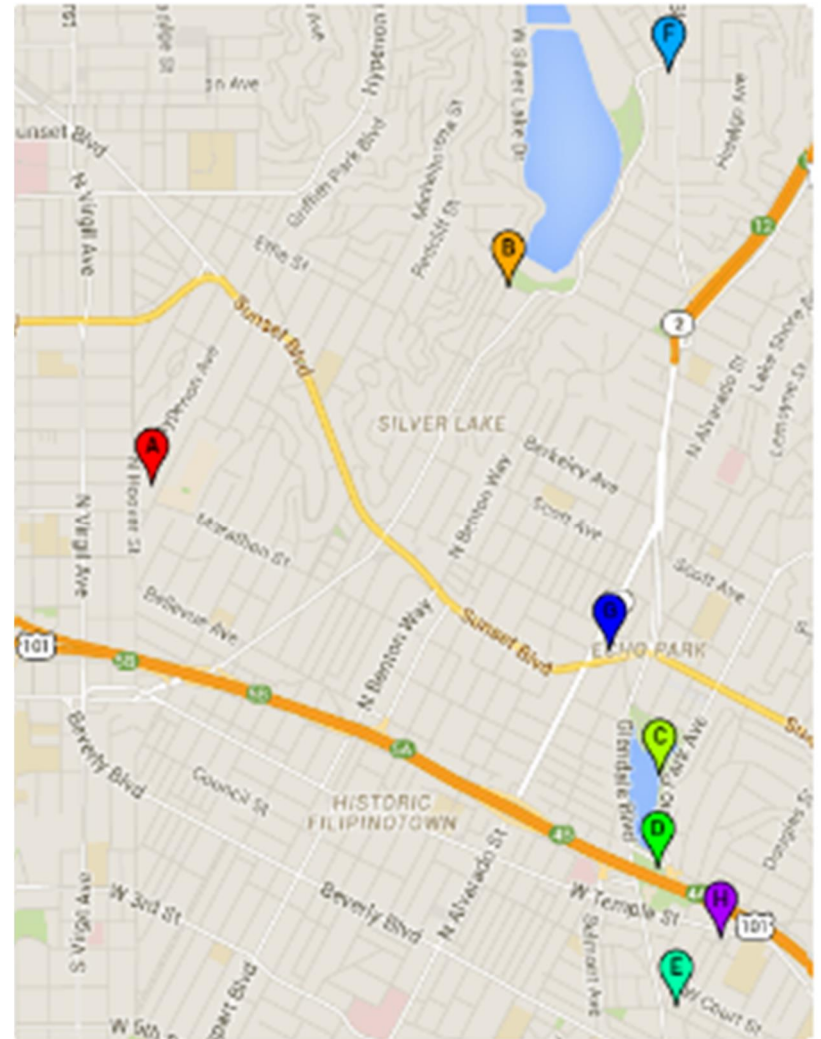

PUBLIC HYGIENE FACILITIES IN SILVER LAKE & ECHO PARK

<http://tinyurl.com/publicrestrooms>

Courtesy of the
Silver Lake Neighborhood Council
<http://www.silverlakenc.org>